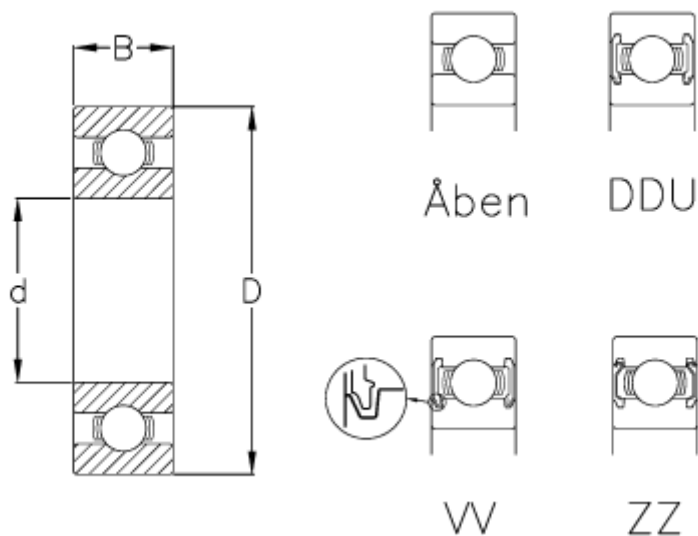

# Data Sheet

Article number: 5701022016146

Description: NSK Bearing 63/22 DDU NR CM-6

Note: Contact sealed w/snap ring

## Measures

= 63/22

$B = 16$

$d = 22$

$D = 56$